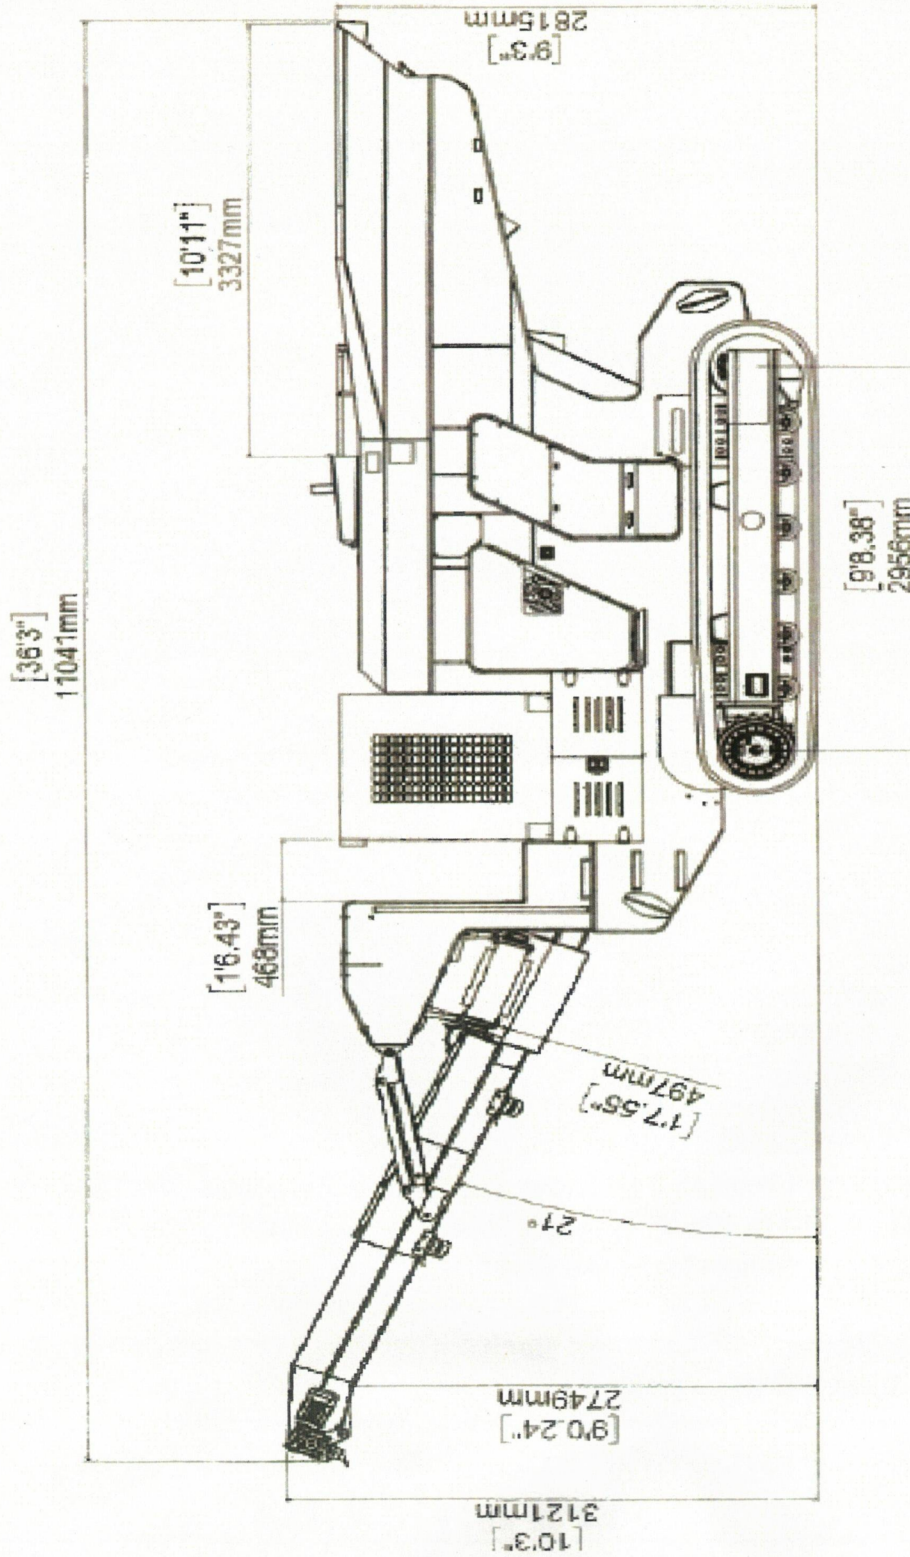

TLCK EQUIPMENT

REPAIR SERVICE LTD.

Sales, Service & Rentals of Aggregate Equipment

TLCK.ca

BARFORD 750J TRACKED JAW CRUSHER

- 28"x20" (700mm x 500mm) DUAL POWER JAW CRUSHER
- REVERSIBLE JAW
- CAT 3.6 118HP (88KV) ENGINE WITH GENERATOR
- VIBRATING GRIZZLY
- HARDOX LINED HOPPER
- FEED SENSOR
- AUTO FEED SYSTEM
- RADIO REMOTE FOR FEEDER STOP/START
- OPTIONAL FINES RADIAL

TLCK.ca

Weight 19,000kg / 40,000 lbs.