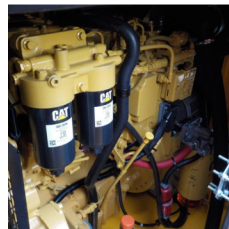

BARFORD®

613-292-4719
613-796-TLCK

tlckequipment@gmail.com

www.tlck.ca